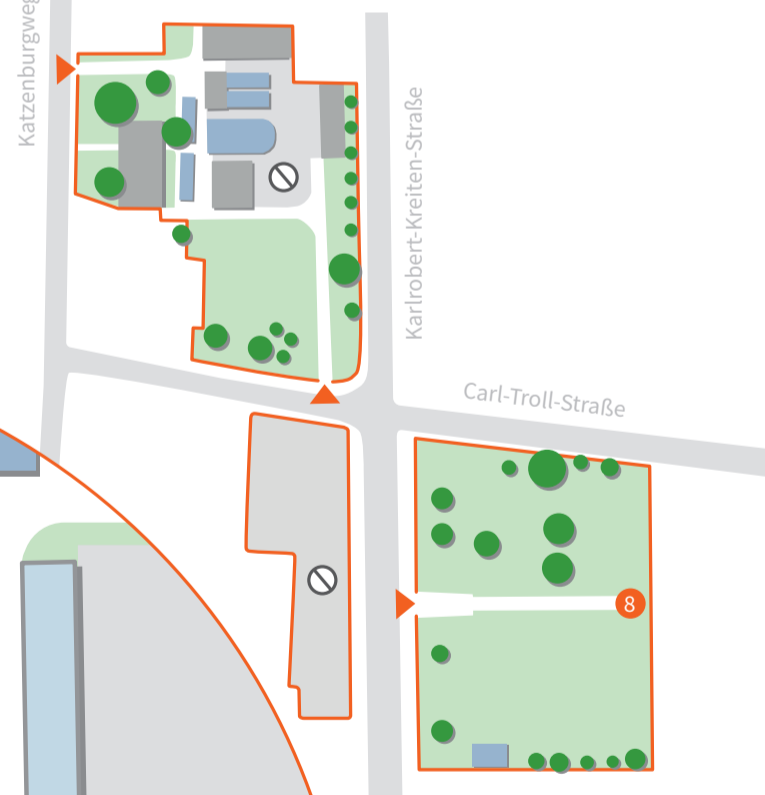

## Palace Garden

- Arboretum and Plant Biogeography
- Systematic Beds
- Vegetation of the Rhineland
- Glasshouses
- Buildings
- Administration
- Non-Public Area

- Main Entrance
- Side Entrances
- Entrance Glasshouses
- Toilets
- Starting Point of Guided Tours
- Nees Café & Restaurant
- Melb Pond
- Crane Basin
- Systematics Pavilion
- Rhododendron Border
- Magnolia Pergola
- Lyre Basin
- Kiwi Pergola

## Garden of Useful Plants

## Glasshouses

- Rainforest House
- Fern House
- Monsoon House
- Victoria House
- Desert House
- Mediterranean House
- Topical Display House\*
- Carnivorous Plant Beds
- Strasburger House\*

\*Not open to the public  
Design: Fides-Friedeberg.de